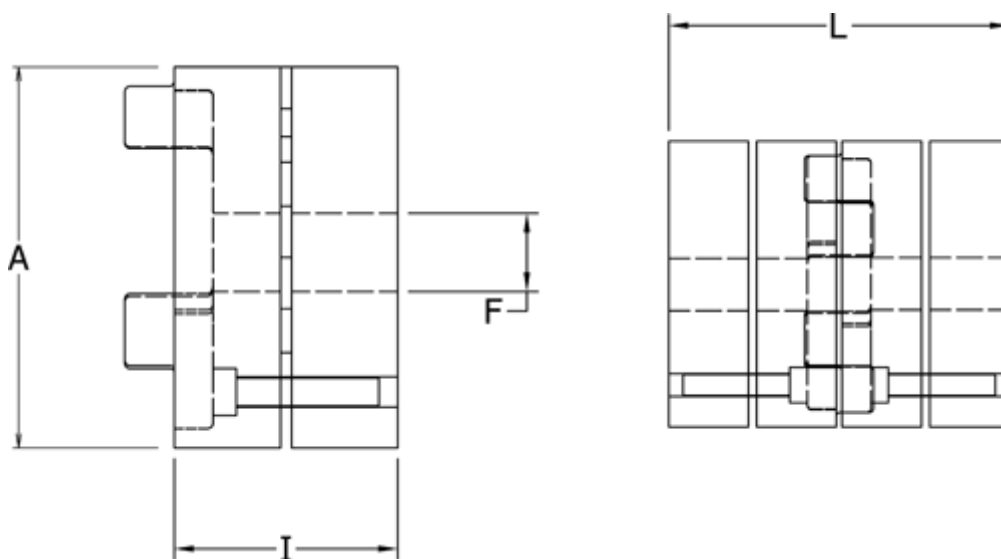

Article number: 3335024A025

Description: Conical Clamping Klonex ES 28/38
ALU Aluminium, Bore 25H7 mm

Measures

A = 55

F = 25

I = 30.0

L = 78

t = M5